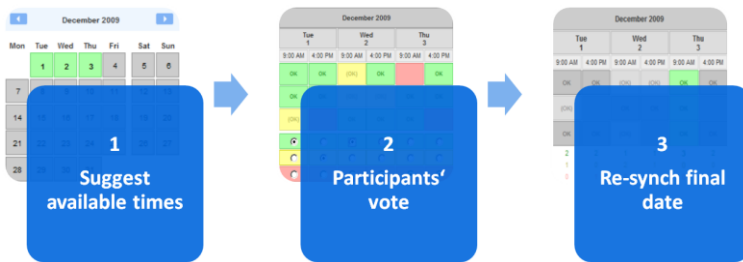

## Online Scheduling: Three quick steps to the right time!

Professionals can begin scheduling a meeting directly from the Doodle Web site anytime, free of charge, without registering or download. However, companies that would like to customize the scheduling tool with their own brand can subscribe to Branded Doodle for a nominal annual fee. The service is hosted, so updates are provided to users automatically, and it offers additional professional features and more security options with access control and encryption.